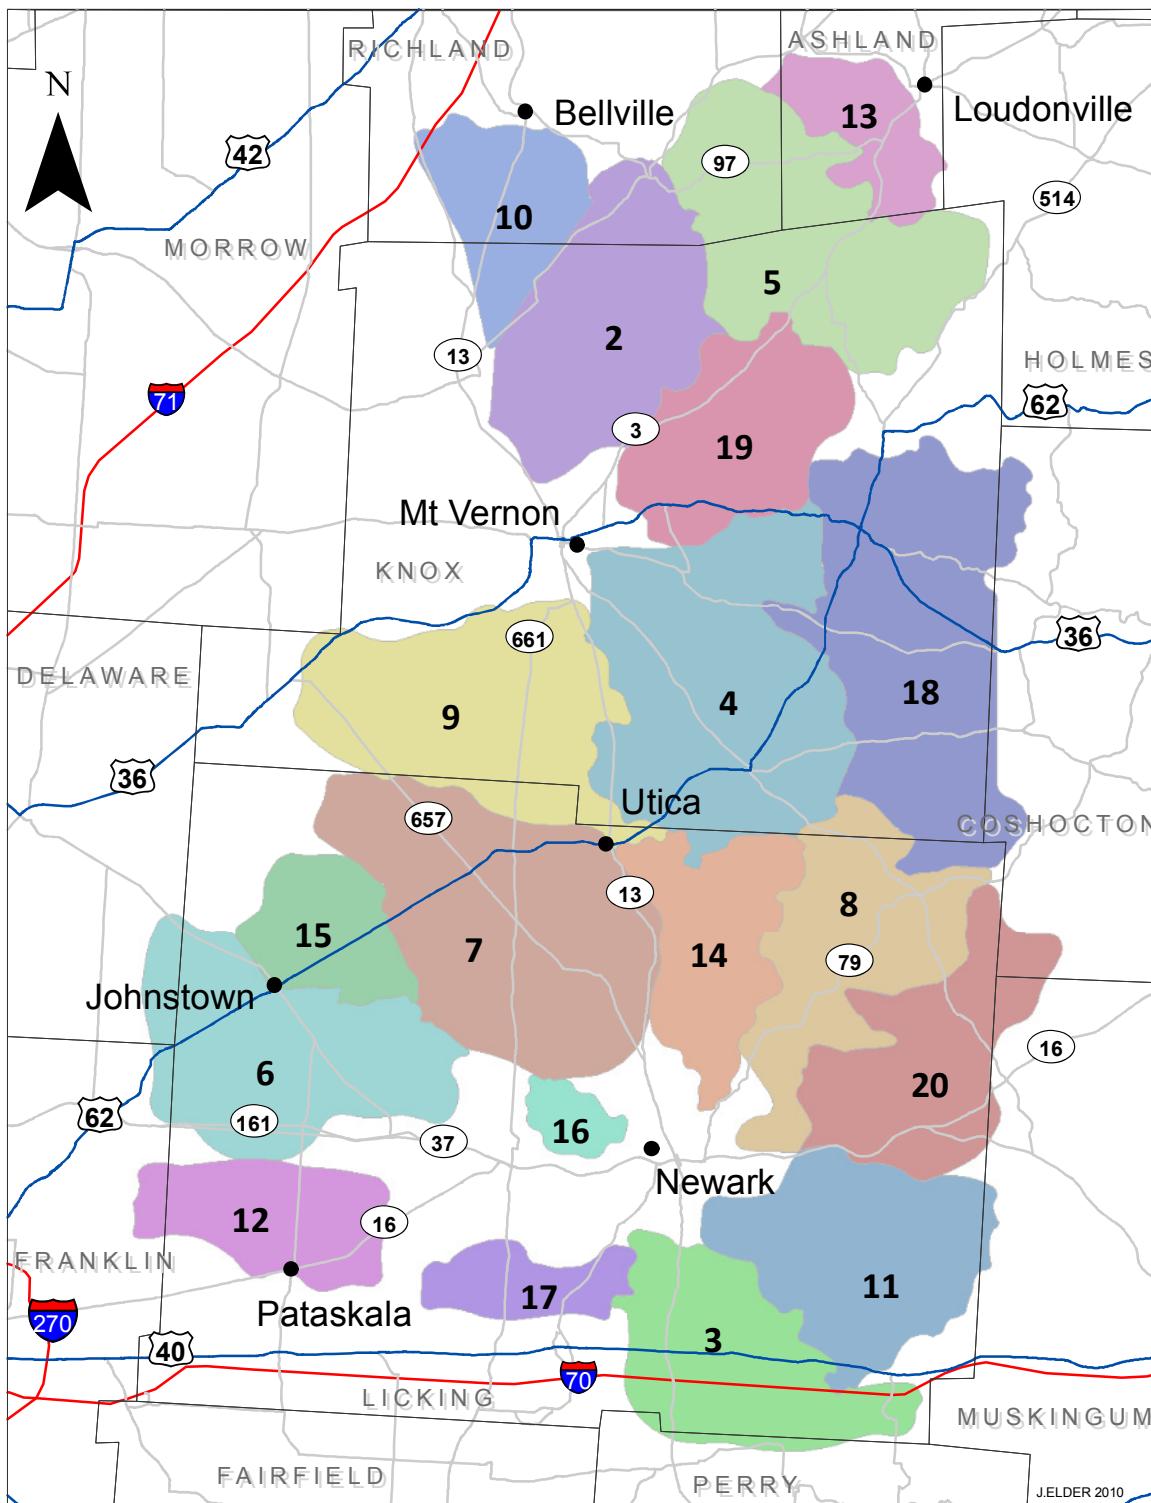

The Energy Cooperative Substation Area Map

Substations

- 19 Apple Valley
- 12 Beechwood
- 18 Bladensburg
- 9 Brandon
- 11 Flintridge
- 17 Hebron
- 8 Hickman
- 7 Highwater
- 3 Jacksontown
- 5 Jelloway
- 6 Johnstown
- 13 Loudonville
- 4 Martinsburg
- 2 Mt Vernon
- 15 Northridge
- 10 Palmyra
- 20 Reform
- 14 St Louisville
- 16 Welsh Hills

JELDER 2010