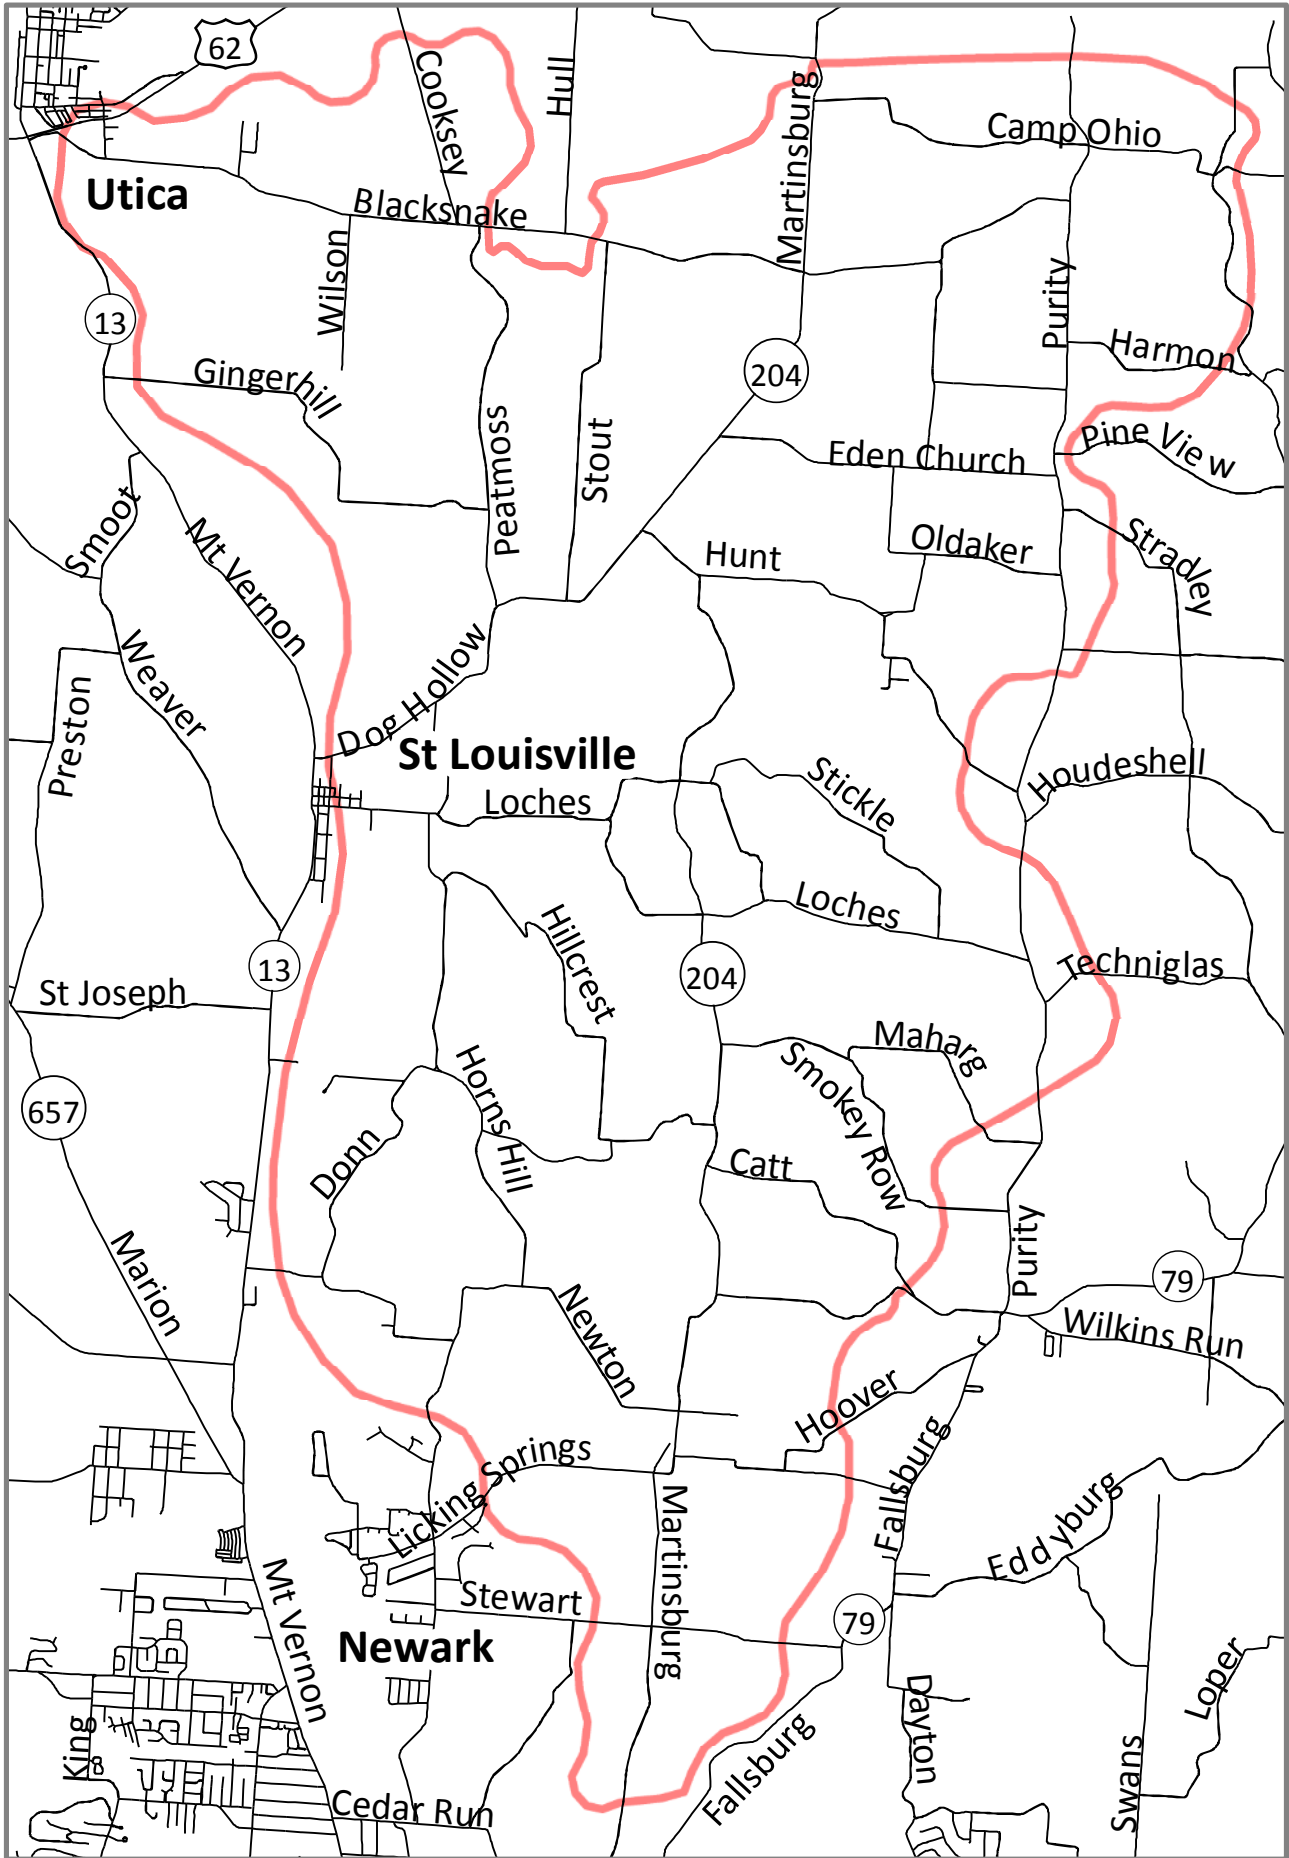

St Louisville General Service Area

N

J. Elder 2010

0 1.5 3 Miles